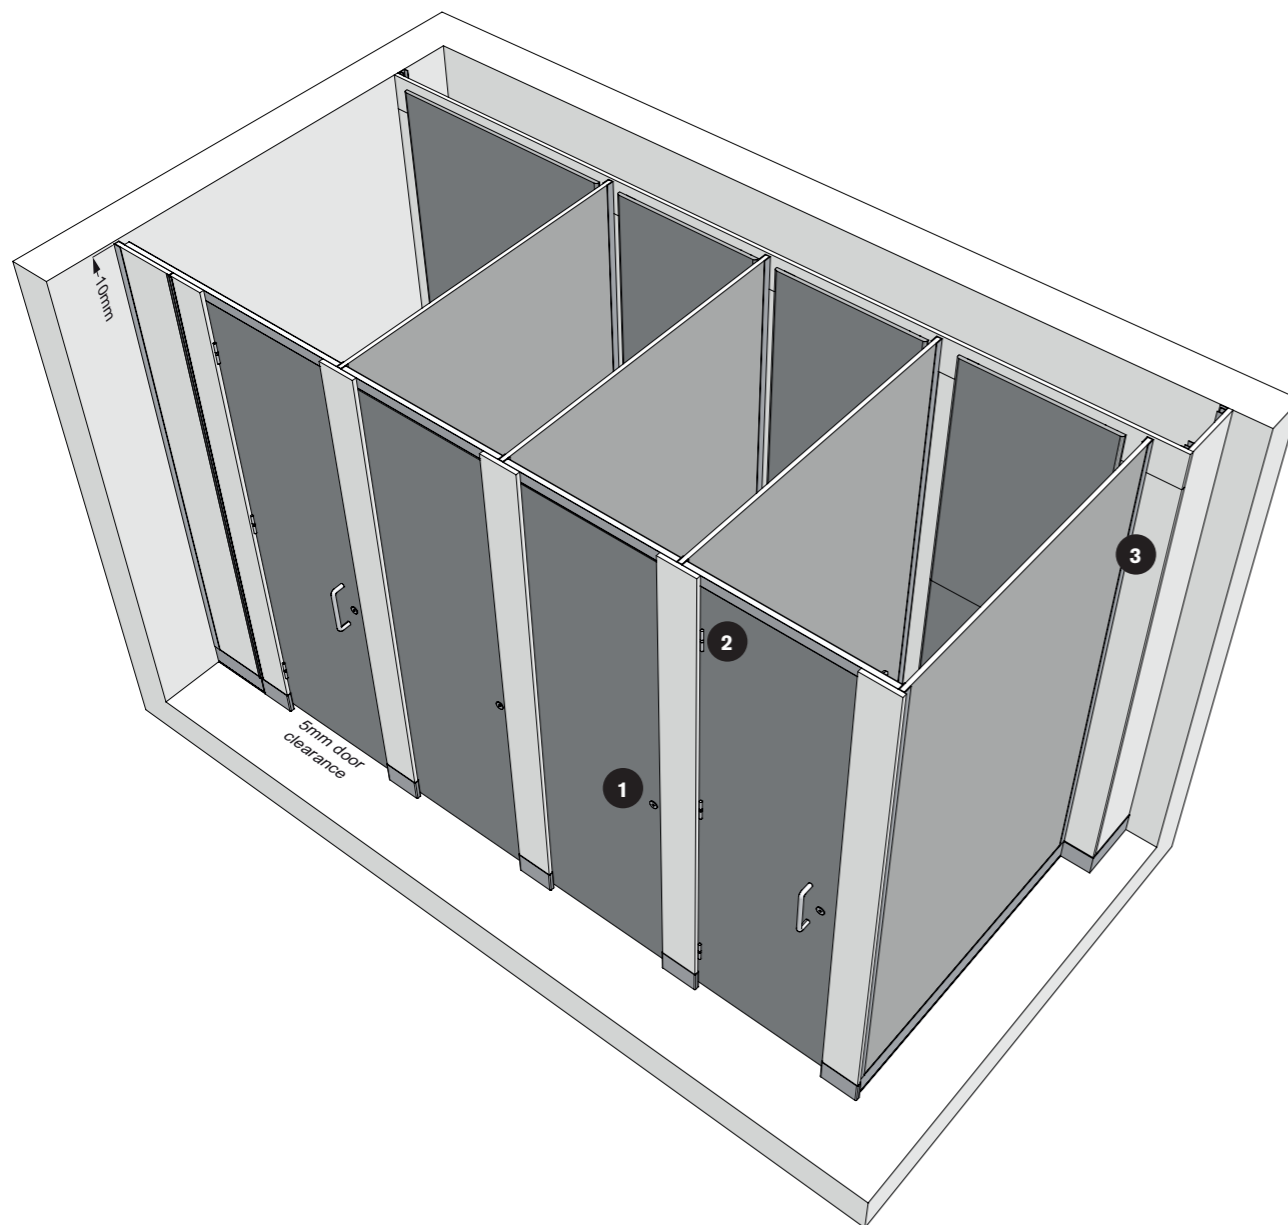

Technical Specifying Titan

Dimensions

Maximum height	
MFC	2790mm
HPL	2790mm
SGL	2790mm
Maximum depth	
MFC	2019mm
HPL	2019mm
SGL	1921mm
Floor clearance	
	5mm at doors
	0mm at partitions and pilasters
Minimum ceiling clearance	
	10mm

Performance

Available in three material options, Titan is suitable for every type of wet or dry environment, allowing you to specify the most appropriate option to meet the site requirements and your budget.

MFC

For dry environments with low risk of vandalism. Panels are manufactured from 19mm nominal thickness high performance moisture-resistant melamine faced chipboard. Edges lipped with ABS.

HPL

For more heavily used washrooms, panels are heat, scratch and impact resistant. Manufactured from moisture-resistant chipboard faced with high pressure laminate, panels are 19mm nominal thickness. Edges lipped with ABS.

Headrail

Easy to fix, one piece construction high strength extruded satin anodised aluminium L-angle headrail.

Cubicle hardware

Indicator bolt

Satin anodised aluminium slide operated bolt with circular faceplate and emergency release facility. Faceplate and keep with concealed fixings.